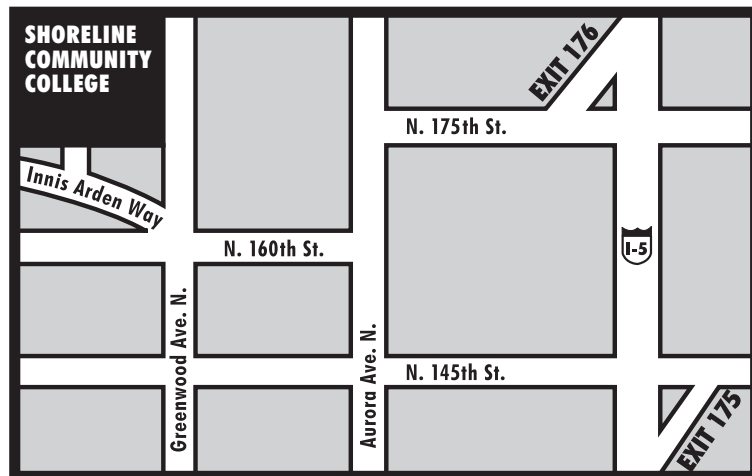

Shoreline Community College Maps and Driving Directions

Street map of Shoreline area surrounding SCC.

SCC's location within the Puget Sound region.

Driving Directions to the Shoreline Community College Campus

FROM SEATTLE (South)

- I-5 North to 145th Street (Take Exit 175)
- Turn left over the freeway on 145th Street
- Continue along 145th Street to Aurora Avenue (Hwy 99)
- Turn right onto Aurora Avenue
- Continue north Aurora Avenue to 160th Street
- Turn left at 160th Street
- Continue on 160th Street through one stop light (Dayton Avenue) to Stop Sign at Greenwood Avenue North
- Turn right onto Greenwood Avenue North then a quick angle to left onto Innis Arden Way
- Entrance to campus about 50 feet on the right side

FROM EVERETT (North)

- I-5 South to 175th Street (Take Exit 176)
- Turn right onto 175th Street
- Continue on 175th Street to Aurora Avenue (Hwy 99)
- Turn left onto Aurora Avenue
- At 160th turn right
- Continue on 160th Street through one stop light (Dayton Avenue) to Stop Sign at Greenwood Avenue North
- Turn right onto Greenwood Avenue North then a quick angle to left onto Innis Arden Way
- Entrance to campus about 50 feet on the right side