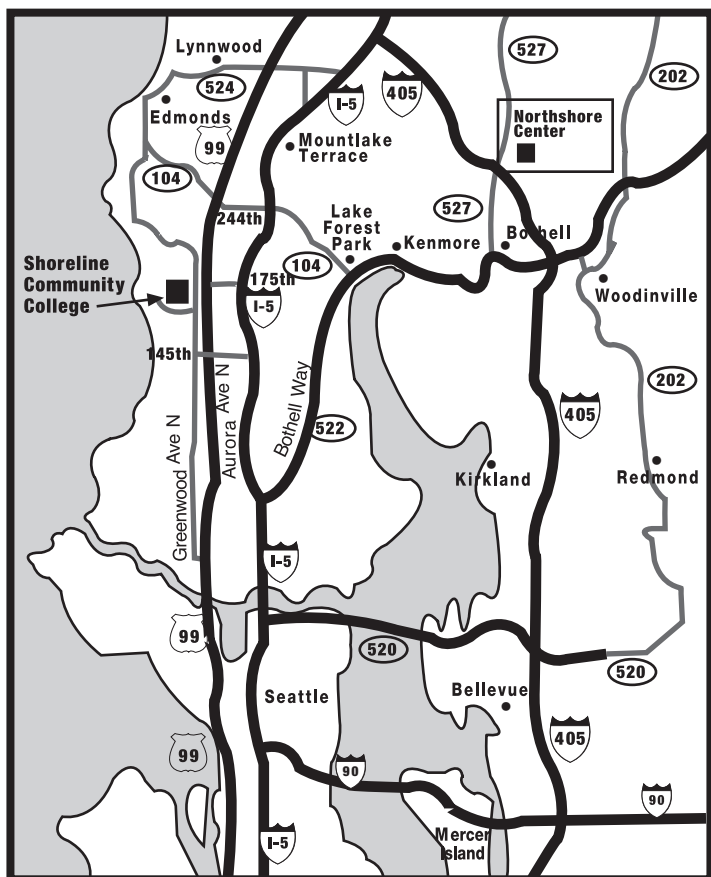

Shoreline Community College Maps and Driving Directions

Street map of Shoreline area surrounding SCC.

SCC's location within the Puget Sound region.

Driving Directions to the Shoreline Community College Campus

FROM SEATTLE (South)

- I-5 North to 145th Street (Take Exit 175)
- Turn left over the freeway on 145th Street
- Continue along 145th Street to Aurora Avenue (Hwy 99)
- Turn right onto Aurora Avenue
- Continue north Aurora Avenue to 160th Street
- Turn left at 160th Street
- Continue on 160th Street through one stop light (Dayton Avenue) to Stop Sign at Greenwood Avenue North
- Turn right onto Greenwood Avenue North then a quick angle to left onto Innis Arden Way
- Entrance to campus about 50 feet on the right side

FROM EVERETT (North)

- I-5 South to 175th Street (Take Exit 176)
- Turn right onto 175th Street
- Continue on 175th Street to Aurora Avenue (Hwy 99)
- Turn left onto Aurora Avenue
- At 160th turn right
- Continue on 160th Street through one stop light (Dayton Avenue) to Stop Sign at Greenwood Avenue North
- Turn right onto Greenwood Avenue North then a quick angle to left onto Innis Arden Way
- Entrance to campus about 50 feet on the right side