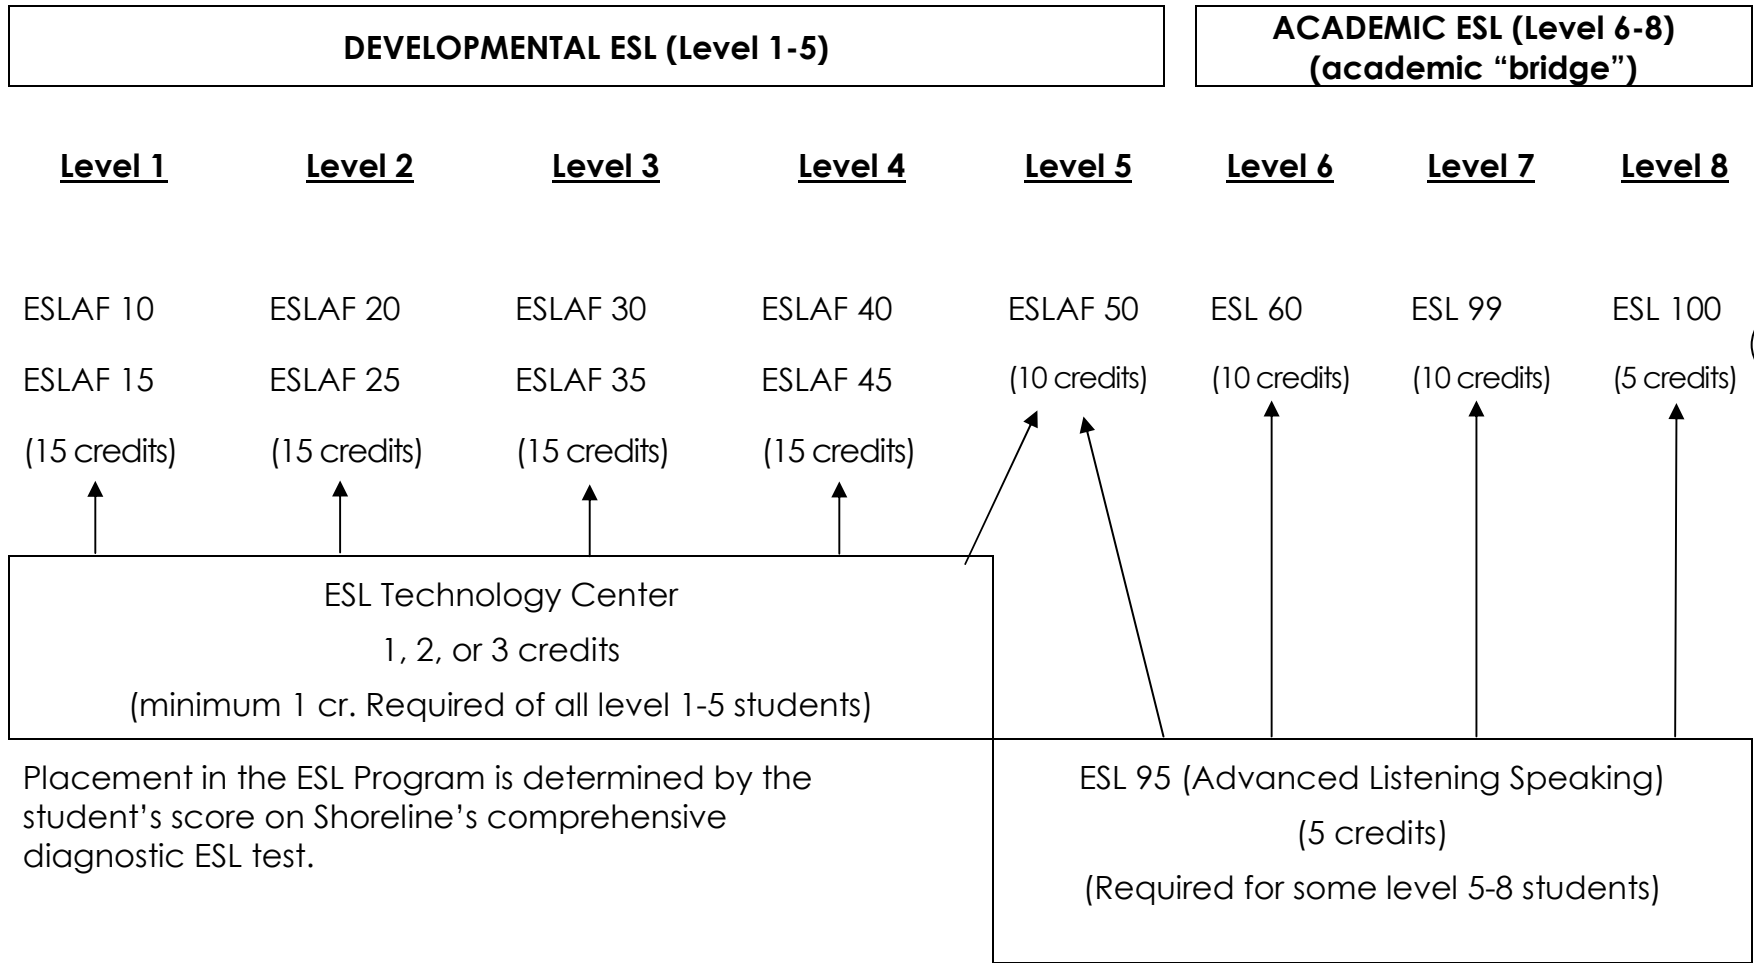

Shoreline's ESL Program

ENGLISH 101

Placement in the ESL Program is determined by the student's score on Shoreline's comprehensive diagnostic ESL test.